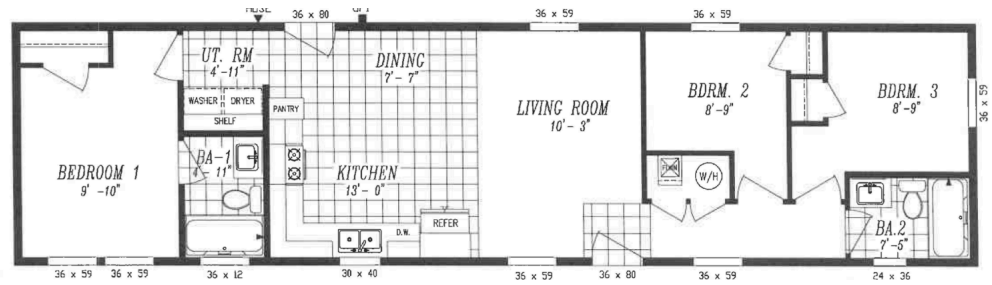

THE COLUMBIA RIVER SERIES

The Columbia River

1008

15' x 60'

DIMENSIONS

900^{sf}

LIVING SPACE

3

BEDROOMS

2

BATHROOMS

OVERVIEW

15' Single Wide 3
Bedroom Home for Sale

Heritage Home Center

(425) 353-5464

or Request Firm Quote

EMAIL US

01 FLOOR PLAN

900 SQ FT · 15' x 60'

02 FRONT ELEVATION

FRONT SIDEWALL

REAR SIDEWALL

STD. FRONT ENDWALL

REAR ENDWALL

The Columbia River 1008

3 Bedrooms | 2 Bathrooms | 900 sq ft

STANDARD FEATURES

- ✓ Energy Star Rating on home
- ✓ LP Smartside Panel Siding
- ✓ Weather Resistant House Wrap Under Siding
- ✓ Large Dormer with Board and Batten Accent Area
- ✓ Oversized Eaves and Overhangs
- ✓ Architectural Shingles with Lifetime Warranty (Limited)
- ✓ Sherwin Williams Paint - Interior and Exterior
- ✓ Tape and Texture with Square Corner Drywall
- ✓ Baseboard Molding in Vinyl Floor Areas
- ✓ 9' Tall Flat Ceilings
- ✓ Hardwood Cabinets with 42" Tall Overhead Cabinets
- ✓ 6" Recessed LED Lighting
- ✓ Ceiling Fan Ready in Living Room and Family Room
- ✓ Fiberglass Tubs and Showers
- ✓ Pfister Faucets Throughout
- ✓ Congoleum LUX Vinyl Flooring
- ✓ Shaw 25 ounce Stain Resistant Carpet
- ✓ Kwikset Door Hardware
- ✓ 6 Panel Front Door & 9 Lite Rear Door
- ✓ ecobee Smart Thermostat
- ✓ Carrier SmartComfort Electric Furnace
- ✓ 2"x6" Exterior Walls
- ✓ 2"x4" Interior Walls